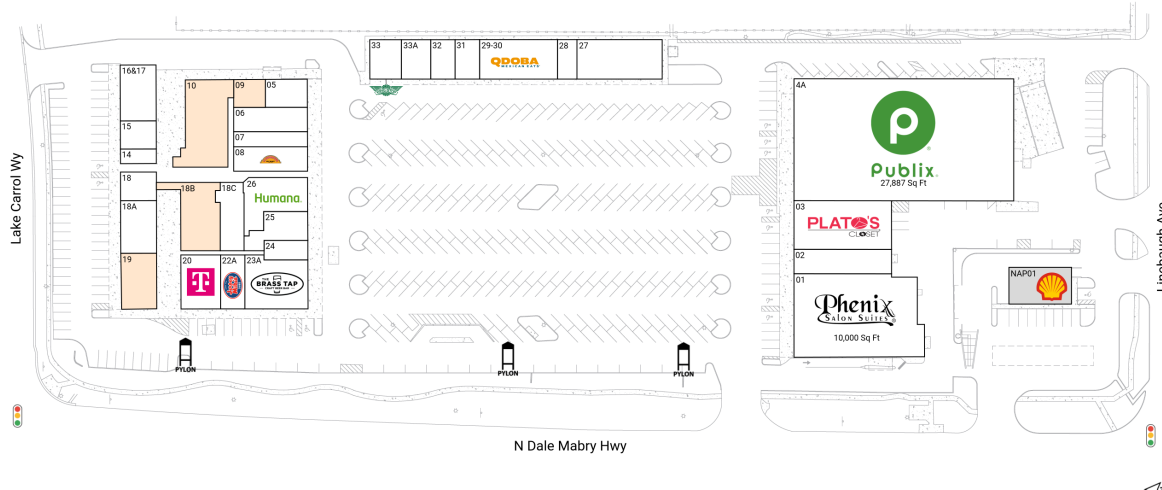

## Available Spaces

09	1,000 Sq Ft	360°	18B	1,700 Sq Ft	360°
10	3,397 Sq Ft	360°	19	2,106 Sq Ft	360°

## Current Tenants Space size listed in square feet

01	Phenix Salon Suites	10,000
02	IVX Health	2,500
03	Plato's Closet	5,000
4A	Publix	27,887
05	Mr. Empanada	1,350
06	The Bello Nail Bar	1,873
07	Florida West Coast Credit Unio	1,155
08	La Michoacana Meat Market	1,961
14	Kim's Tailor	546
15	Carrollwood Barber Shop	1,068
16&17	Laundry Boys	2,121
18	Revello Medical Center	1,275
18A	DGlo Beauty	2,000
18C	Elena M. Morreale, D.C., P.A.	1,550
20	T-Mobile	2,200
22A	Jersey Mike's	1,375
23A	The Brass Tap	3,280
24	Livia MedSpa	900
25	The Hungry Greek	1,700
26	Humana	2,725
27	JETSET Pilates	3,500
28	Queenie Hair Studio	800
29-30	Qdoba Mexican Grill	3,200
31	China Garden	1,009
32	H & M Cellphone and Accessories	1,000
33	Wingstop	1,293
33A	Sailing Poke Bowl	1,207
NAP01	Shell Oil	0